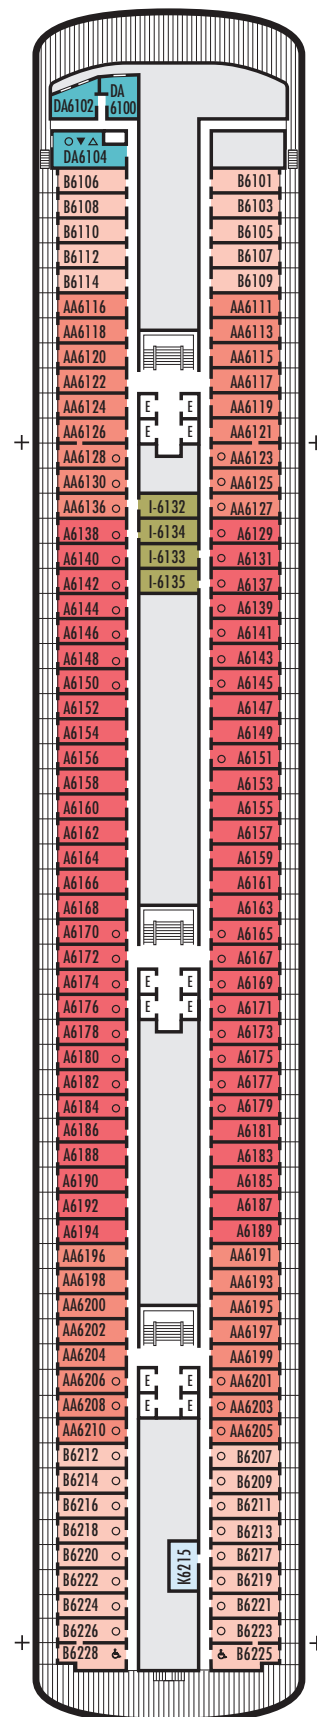

ZAANDAM

DECK PLANS & STATEROOMS

The deck plans are color-coded by category of stateroom, and the category letter precedes the stateroom number in each room. All staterooms are equipped with flat-panel television, DVD player, telephone and multichannel music.

Important Note: Not all staterooms within each category have the same furniture configuration and/or facilities. Appropriate symbols within the rooms on the deck plans describe differences from the stateroom descriptions below.

All information is subject to change.

STATEROOM SYMBOL LEGEND

- Quad (2 lower beds, 1 sofa bed, 1 upper)
- Triple (2 lower beds, 1 sofa bed)
- ☆ 2 lower beds not convertible to a queen-size
- △ Partial sea view
- × Fully obstructed view
- Shower only
- Bathtub & shower
- + Connecting rooms
- These staterooms have portholes instead of windows

ACCESSIBILITY STATEROOM SYMBOL LEGEND

- ♿ **Fully Accessible:** Suites B7088, B7087, B6228 & B6225 and stateroom EE3429 have a roll-in shower only
- ▼ **Fully Accessible with Single Side Approach:** Suite SA7034 has a bathtub & roll-in shower. Staterooms DA6104, G1805 & G1804 have a roll-in shower only.
- ★ **Ambulatory Accessible:** Staterooms EE3396, EE3391, HH3431, HH3430, E2702, L2700, J2555, J2554, G2500, FF1964, FF1955, G1807 & G1806 have a roll-in shower only

For more information regarding accessibility features on our ships please visit the [Accessibility](#) section of our website.

VERANDAH SUITES

■ A ■ AA ■ B

Vista Suites: 2 lower beds convertible to 1 queen-size bed, whirlpool bath & shower, sitting area, private verandah, mini-bar, refrigerator, floor-to-ceiling windows.
Approximately 297–379 sq. ft. including verandah.

OCEAN-VIEW STATEROOMS

■ DA