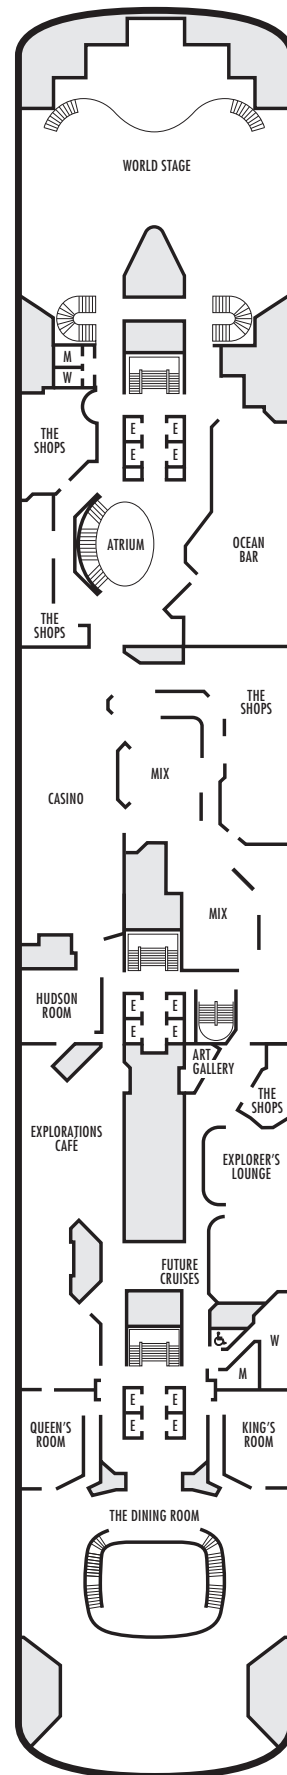

ZAANDAM

DECK PLANS & STATEROOMS

The deck plans are color-coded by category of stateroom, and the category letter precedes the stateroom number in each room. All staterooms are equipped with flat-panel television, DVD player, telephone and multichannel music.

Important Note: Not all staterooms within each category have the same furniture configuration and/or facilities. Appropriate symbols within the rooms on the deck plans describe differences from the stateroom descriptions below.

All information is subject to change.

STATEROOM SYMBOL LEGEND

- Quad (2 lower beds, 1 sofa bed, 1 upper)
- Triple (2 lower beds, 1 sofa bed)
- ☆ 2 lower beds not convertible to a queen-size
- △ Partial sea view
- × Fully obstructed view
- Shower only
- Bathtub & shower
- + Connecting rooms
- These staterooms have portholes instead of windows

ACCESSIBILITY STATEROOM SYMBOL LEGEND

- ♿ **Fully Accessible:** Suites B7088, B7087, B6228 & B6225 and stateroom EE3429 have a roll-in shower only
- ▼ **Fully Accessible with Single Side Approach:** Suite SA7034 has a bathtub & roll-in shower. Staterooms DA6104, G1805 & G1804 have a roll-in shower only.
- ★ **Ambulatory Accessible:** Staterooms EE3396, EE3391, HH3431, HH3430, E2702, L2700, J2555, J2554, G2500, FF1964, FF1955, G1807 & G1806 have a roll-in shower only

For more information regarding accessibility features on our ships please visit the [Accessibility](#) section of our website.