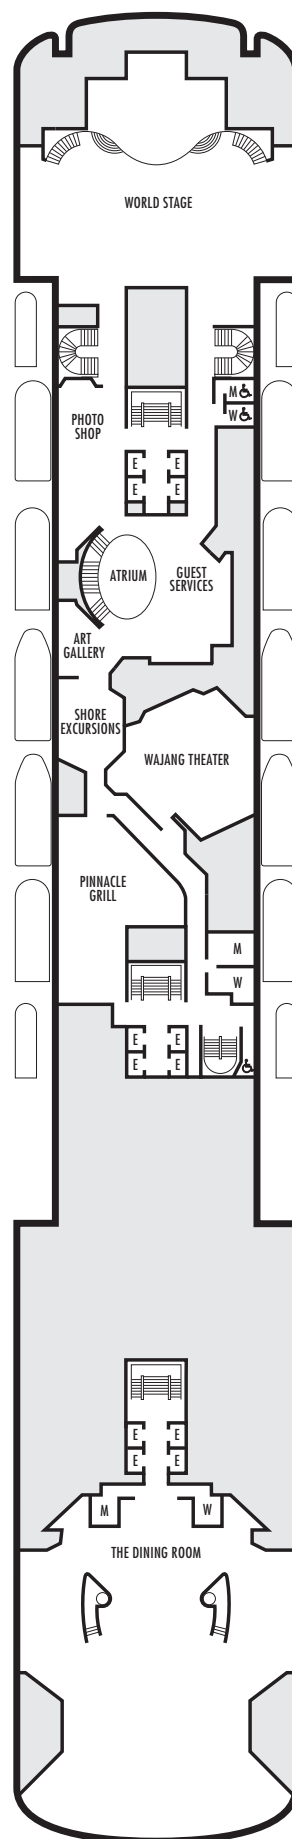

DECK 4—PROMENADE DECK