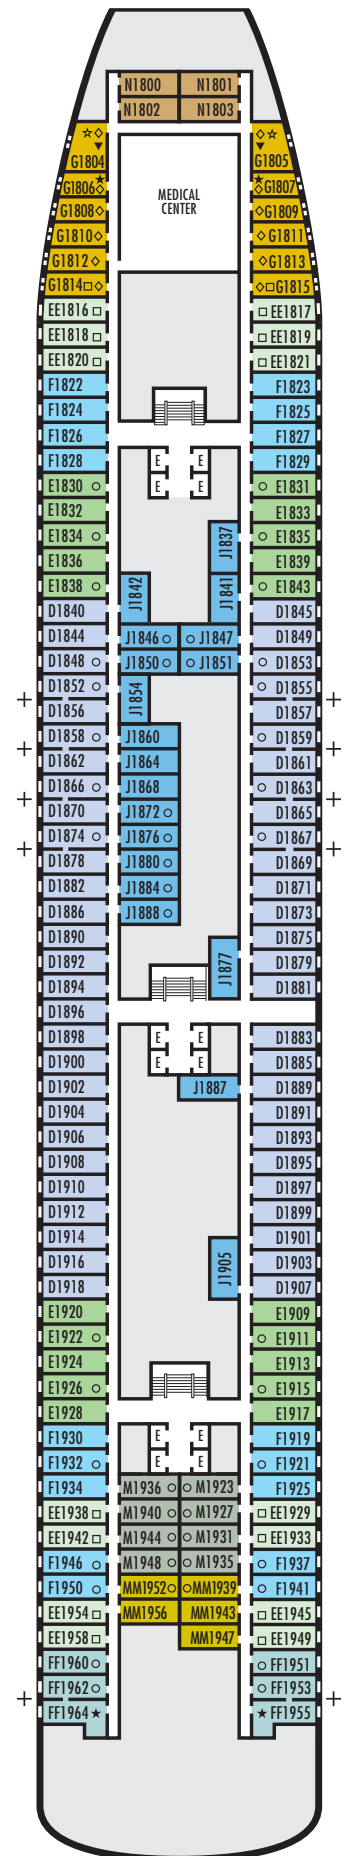

All information is subject to change.

STATEROOM SYMBOL LEGEND

- Quad (2 lower beds, 1 sofa bed, 1 upper)
- Triple (2 lower beds, 1 sofa bed)
- ☆ 2 lower beds not convertible to a queen-size
- △ Partial sea view
- × Fully obstructed view
- Shower only
- Bathtub & shower
- + Connecting rooms
- These staterooms have portholes instead of windows

ACCESSIBILITY STATEROOM SYMBOL LEGEND

- ♿ **Fully Accessible:** Suites B7088, B7087, B6228 & B6225 and stateroom EE3429 have a roll-in shower only
- ▼ **Fully Accessible with Single Side Approach:** Suite SA7034 has a bathtub & roll-in shower. Staterooms DA6104, G1805 & G1804 have a roll-in shower only.
- ★ **Ambulatory Accessible:** Staterooms EE3396, EE3391, HH3431, HH3430, E2702, L2700, J2555, J2554, G2500, FF1964, FF1955, G1807 & G1806 have a roll-in shower only

For more information regarding accessibility features on our ships please visit the [Accessibility](#) section of our website.

OCEAN-VIEW STATEROOMS

□ D □ E □ EE □ F □ FF

Large: 2 lower beds convertible to 1 queen-size bed, bathtub & shower. Approximately 140–319 sq. ft.

■ G

Large: 2 lower beds convertible to 1 queen-size bed, bathtub & shower. All G-category staterooms have portholes. Approximately 140–319 sq. ft.

INTERIOR STATEROOMS

□ J □ M □ MM □ N

Large: 2 lower beds convertible to 1 queen-size bed, 1 sofa bed, shower. Approximately 182–293 sq. ft.

DECK 1—DOLPHIN DECK Staterooms 1800–1964

Dolphin Deck